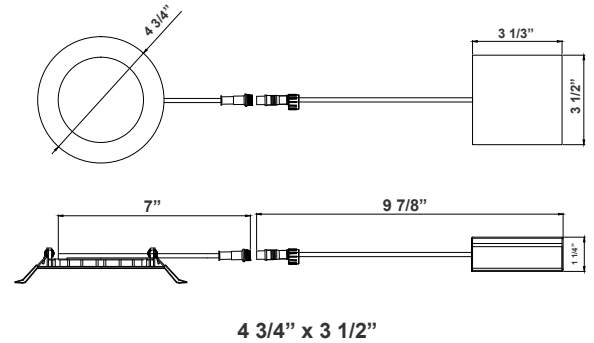

Features

- 4" Smooth Recessed Trim
- Multi CCT (Selectable Switch on the Back of the driver)
- Isolated Driver for Improved Thermal Management
- 5-Year Warranty
- Spun Aluminum with White Powder Coat Finish

Technical Specifications

Electrical:

- Voltage: 120V AC
- Output Voltage: 36VDC
- Power Factor: >0.90
- Wattage: 9W
- Efficacy: 70 LPW
- Total Harmonic Distortion: ≤15 %

Mechanical:

- 1/4" Thick
- Up to 9 AWG18 Wires
- Die-cast Aluminum with white powder coat finish
- Pot Light Housing is Not Required Even for Insulated Ceiling
- Junction box 1-1/4" Thick Included with Fixture
- Typel Crated: Approved for direct contact with insulation
- Maximum Ambient Temperature: -40°F to 104°F
- Damp Location
- 5-Year Warranty

Lighting:

- Dimming: Dimmable Down to 10% Using a Standard TRIAC LED Dimmer
- Lens: 0.125" White Translucent Acrylic
- Can Rotate after Installation to Align
- LED: Seoul DOB (Driver On Board) Technology
- Optics: White Translucent Acrylic
- Total Lumens: 630LM
- Color Temperatures: 2700K/ 3000K/ 3500K/ 4000K/ 5000K
- Multi CCT (Selectable Switch on the Back of the driver)
- Color Rendering Index: CRI ≥ 80
- Beam Angle: 100°-110°
- Rated life: 50,000 hrs

Applications:

- LED recessed trims have been designed to be a flexible lighting solution for new construction applications, Ideal for closets, storage areas, attics, corridors, or general lighting solutions for residential and commercial applications

Other Models:

- 9W | 630LM | RSL4-MCT5