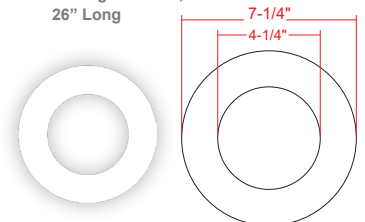

FACTORY-INSTALLED OPTION:

OPT-EM-DL1EXT

EXTERNAL BATTERY BACKUP

RSL4-GR

Goof Ring For 4in Lights With Butterfly Wings

Example:

1. RSL4-MCT5-ORB

(FOR RSL4 9W MCT5 FIXTURE 120V)

2. RSL4-MCT5-ORB

(FOR RSL4 9W MCT5 FIXTURE 120V)

OPT-EM-DL1EXT

(EXTERNAL BATTERY BACKUP)