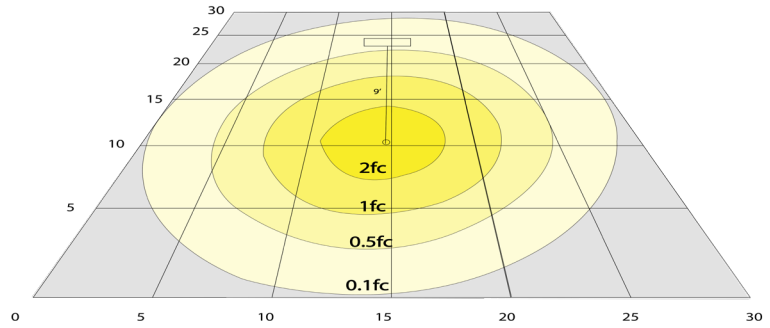

Other Models:

- 9W | 630LM | RSL4-MCT5

Photometrics: RSL4-MCT5-ORB

BUG Rating: B2-U1-G0

9W 5000K, Area 30'x 30' Mounting Height: 9'

Other Views:

Side View

Front View