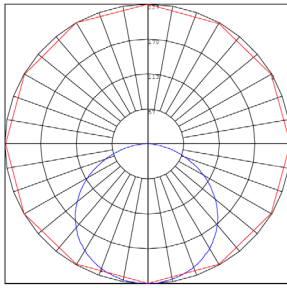

Other Models:

- 9W | 630LM | RSL4-MCT5

Photometrics: RSL4-MCT5-ORB

BUG Rating: B2-U1-G0

9W 5000K, Area 30'x 30' Mounting Height: 9'

Other Views:

Side View

Front View